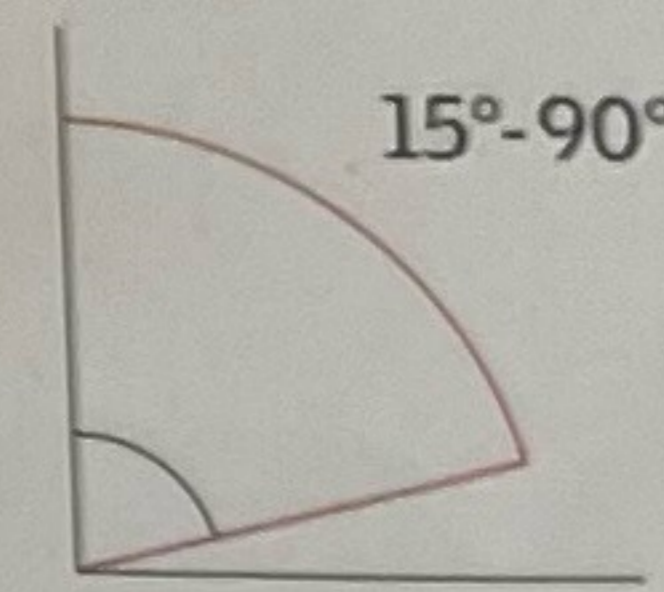

Roof pitch

Centre-pivot, top operated

Top-hung, bottom operated *

* The window is suitable for roof pitches between 15°-55°, also suitable for roof pitches between 55° and 75° with special springs.

Interior finish options

- Available in both centre-pivot and top-hung
- RAL colour 9005

U_w -value	CK04	CK06	FK06	MK06	MK08	UK04	LEAD TIME
W/m ² K	55×98	55×118	66×118	78×118	78×140	134×98	GB NI

External frame sizes (w×h) cm